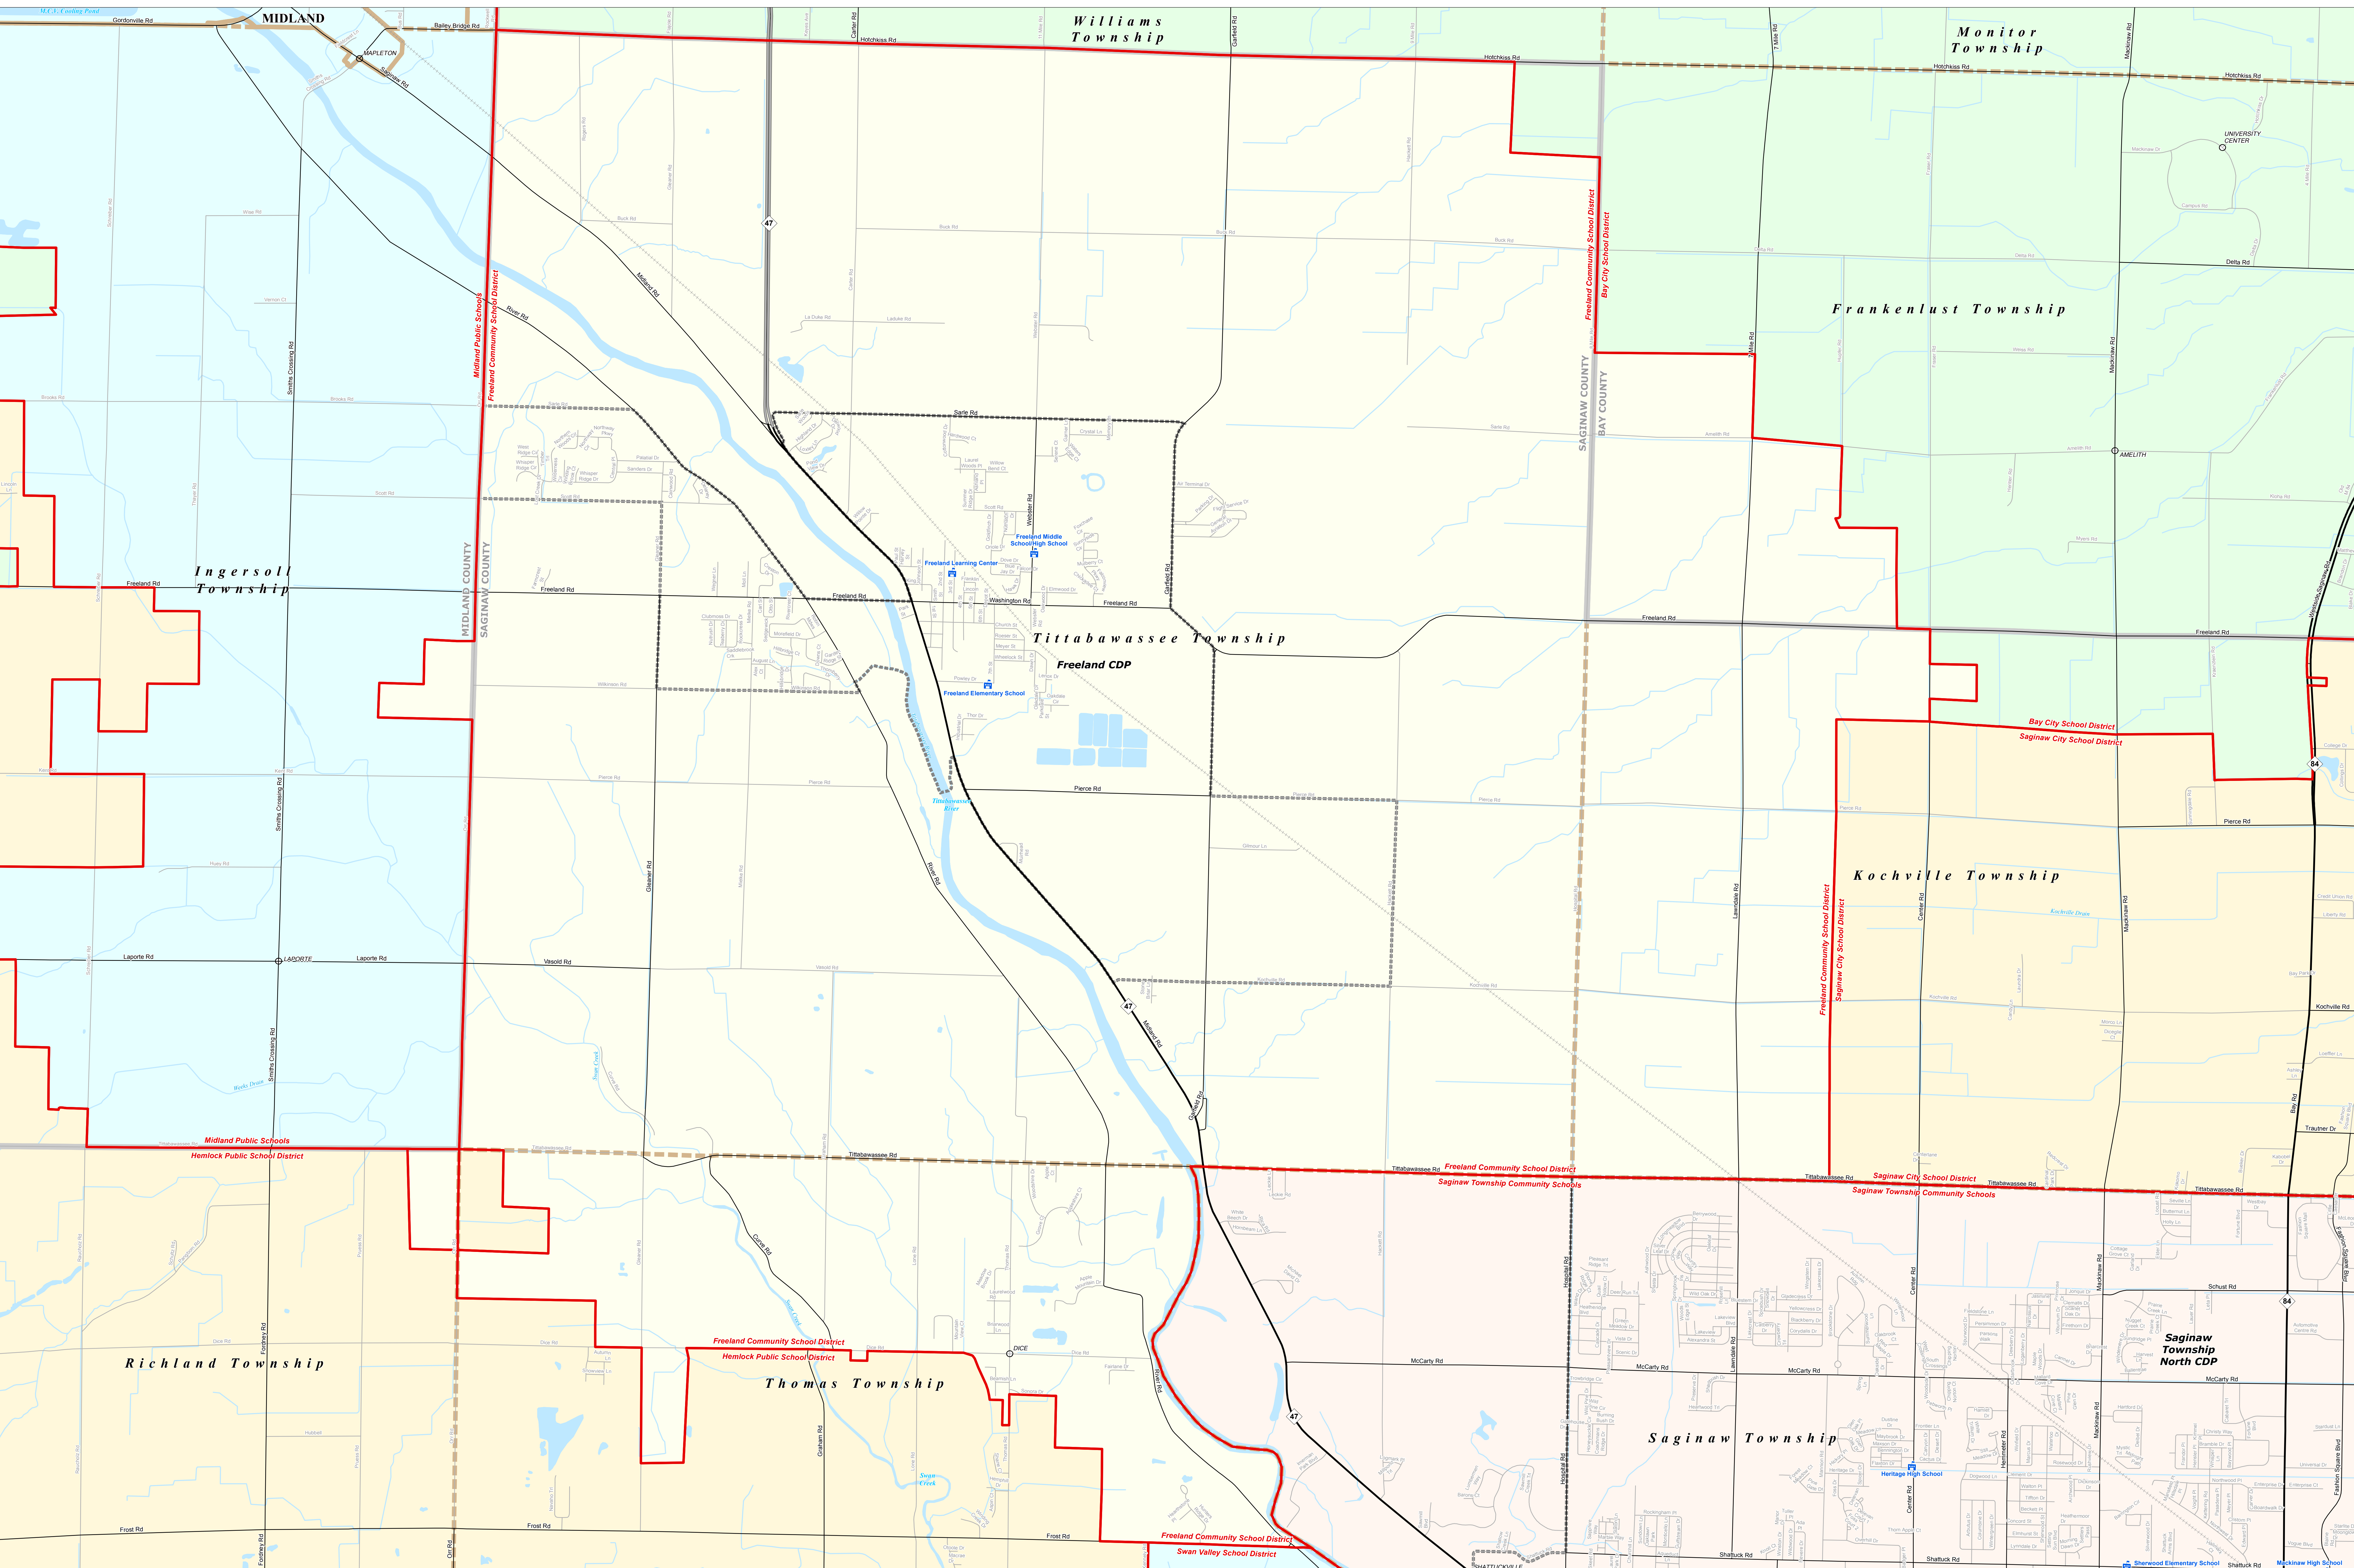

FREELAND COMMUNITY SCHOOL DISTRICT

Saginaw ISD

All information presented in this publication is in the public domain and may be reproduced, reprinted, and redistributed as desired.

Legend	
School District	Unincorporated Place
County	Water Feature
City	Railroad
Township	Freeway
Village	Highway
Census Designated Place	Primary Road
	Local Road